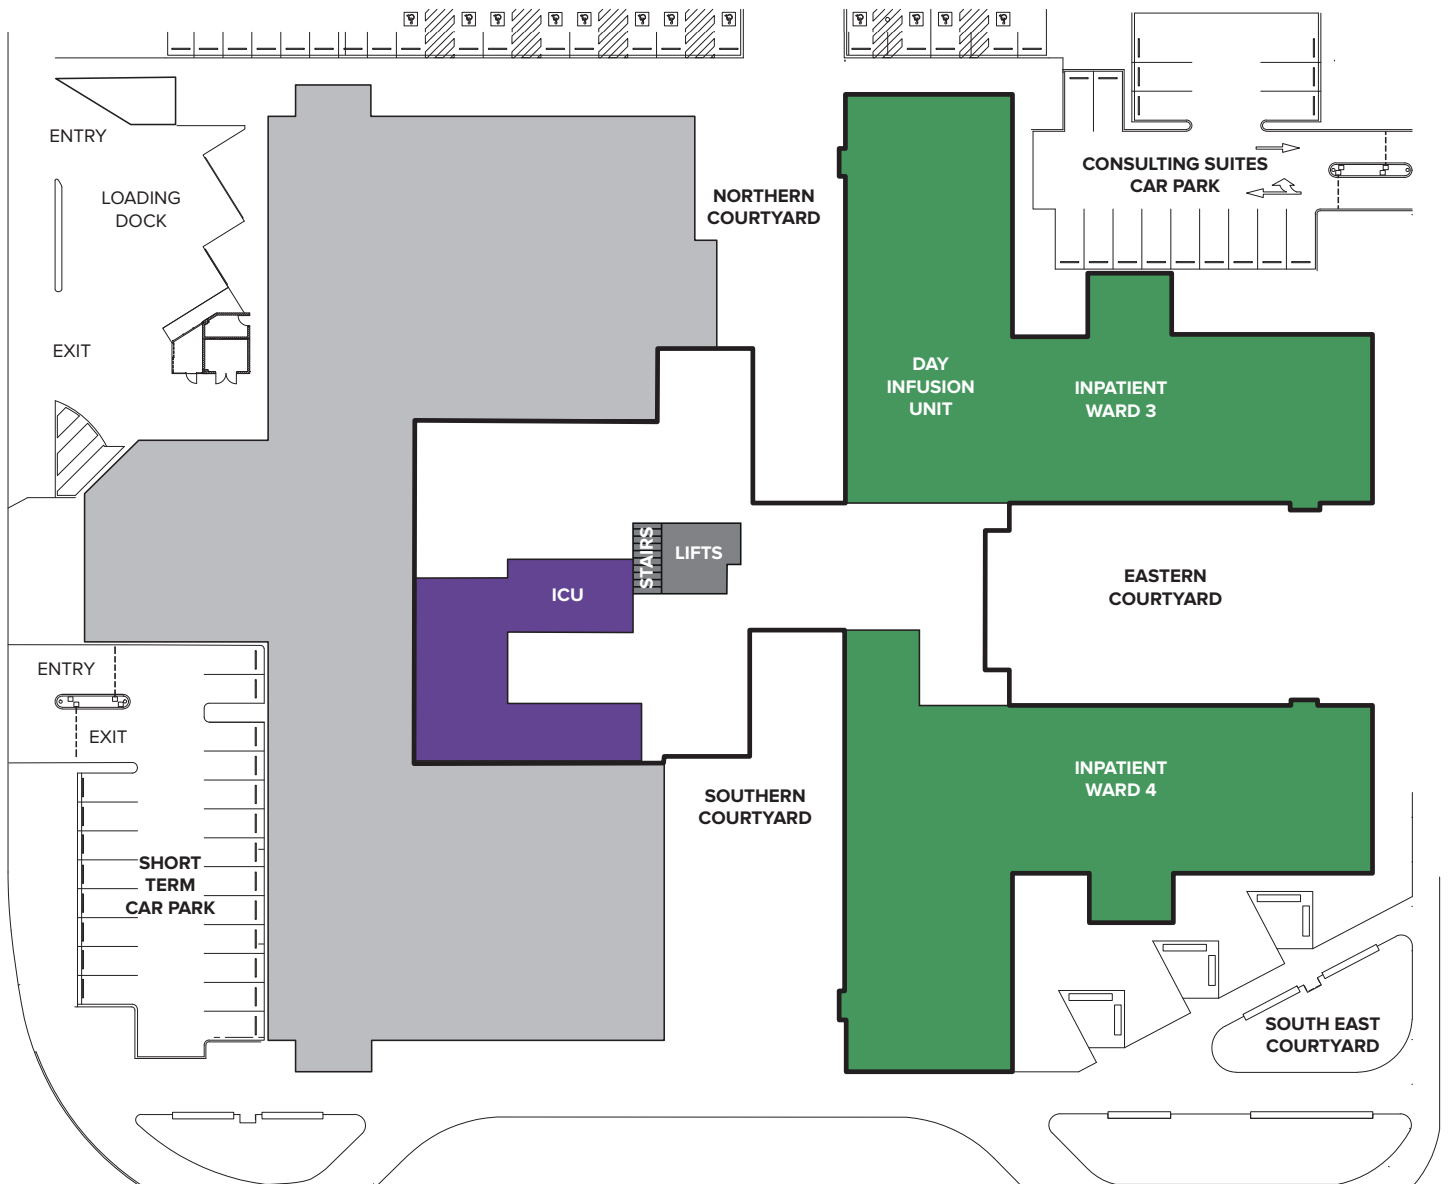

Visitors Map – Ground Level

People caring for people.

sunshinecoastuniversityprivate.com.au

Sunshine Coast
University
Private Hospital
Part of Ramsay Health Care

Visitors Map – Level One

People caring for people.

sunshinecoastuniversityprivate.com.au

Sunshine Coast
University
Private Hospital
Part of Ramsay Health Care

Visitors Map – Level Two

Visitors Map – Level Three

MR0040999 SCUPH Visitors Map A4

3 Doherty Street, Birtinya QLD 4575
Ph: 07 5390 6000