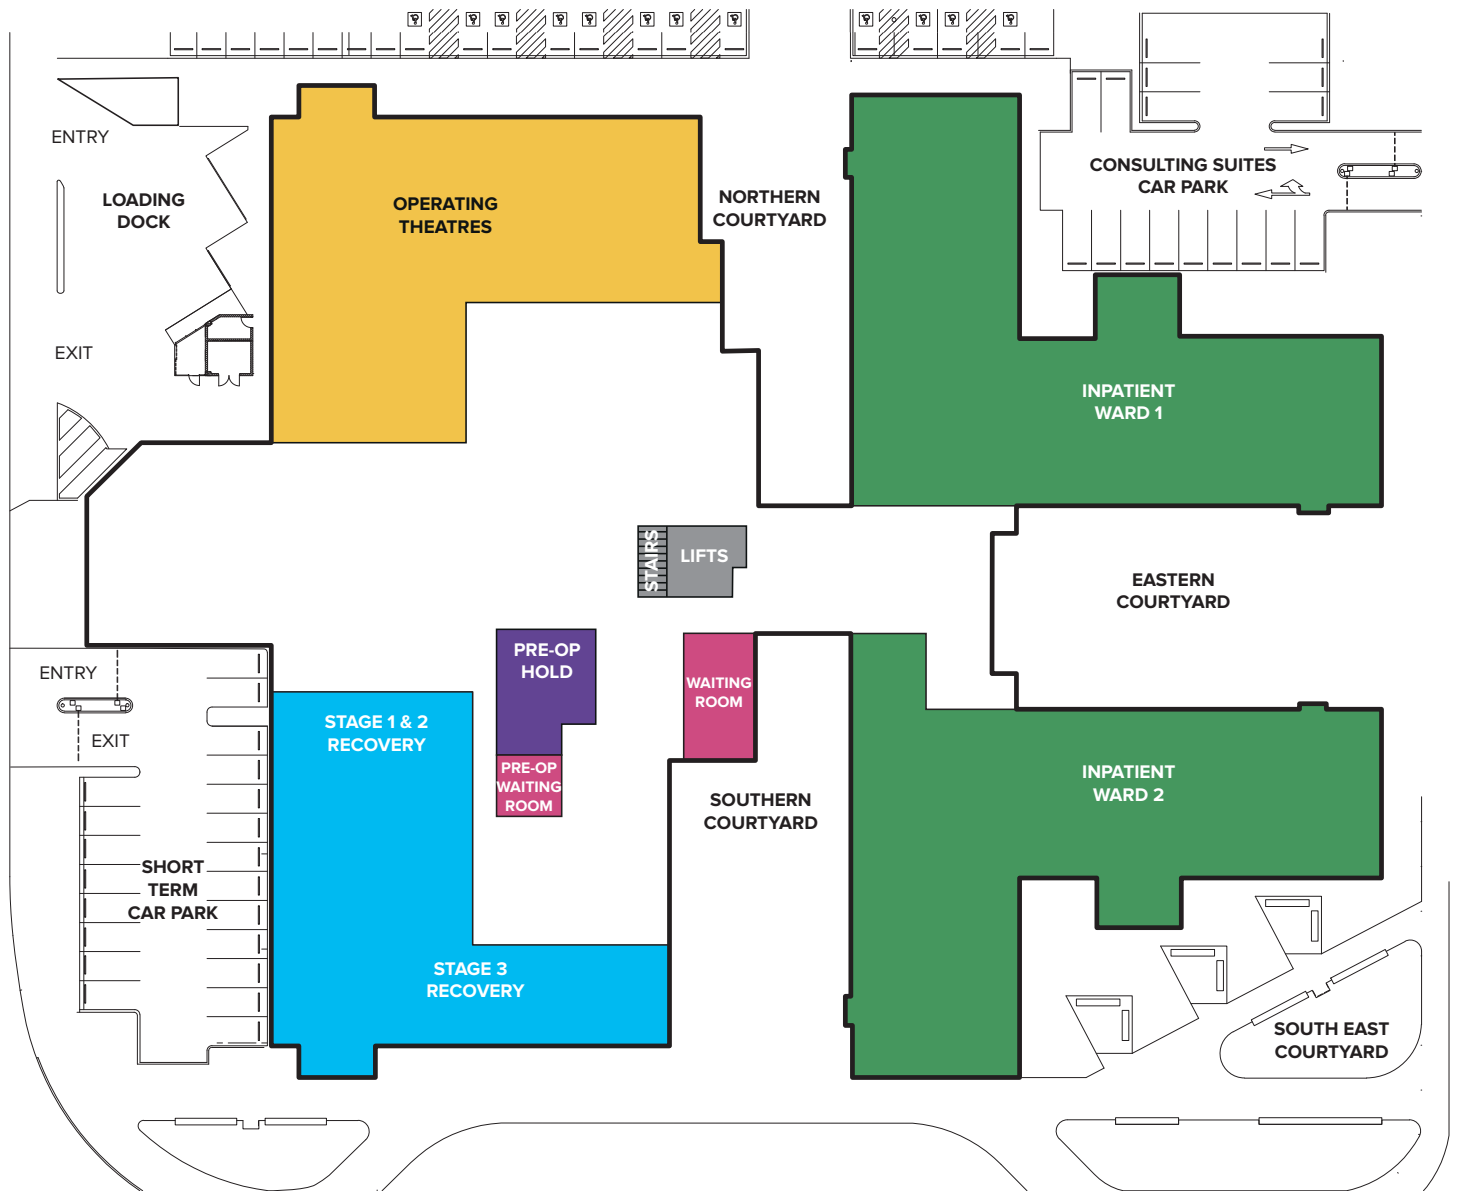

Visitors Map – Ground Level

People caring for people.

sunshinecoastuniversityprivate.com.au

Sunshine Coast
University
Private Hospital
Part of Ramsay Health Care

Visitors Map – Level One

People caring for people.

sunshinecoastuniversityprivate.com.au

Sunshine Coast
University
Private Hospital
Part of Ramsay Health Care

Visitors Map – Level Two

Visitors Map – Level Three

MR0040999 SCUPH Visitors Map A4

3 Doherty Street, Birtinya QLD 4575
Ph: 07 5390 6000